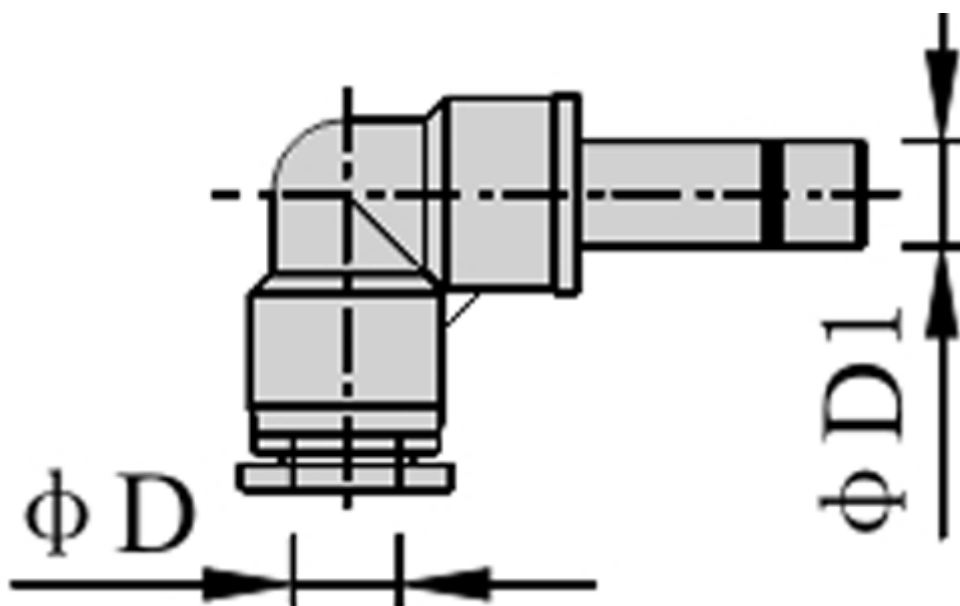

Data Sheet

Article number: 58EPLJ4

Description: Fitting EPLJ4 angle reduction
tube diameter 4 - 4

Measures

D = 4

D1 = 4